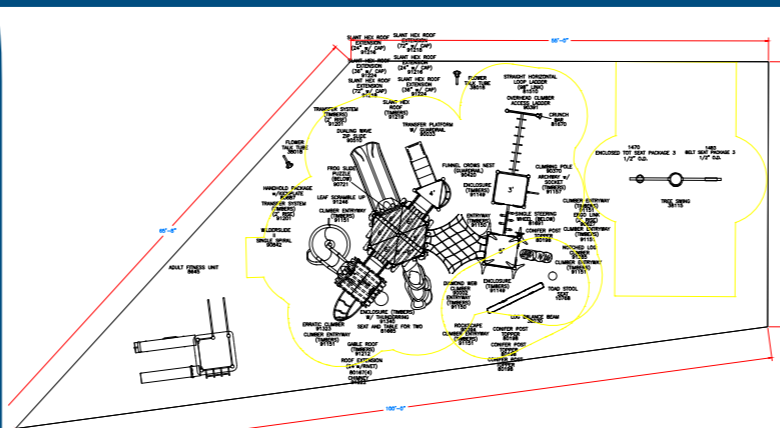

**GameTime**<sup>®</sup>

A PLAYCORE Company

- \*Trex Deck Timbers Play Area
- \*Adult Fitness Area
- \*Multigenerational Swings
- \*National Recognition